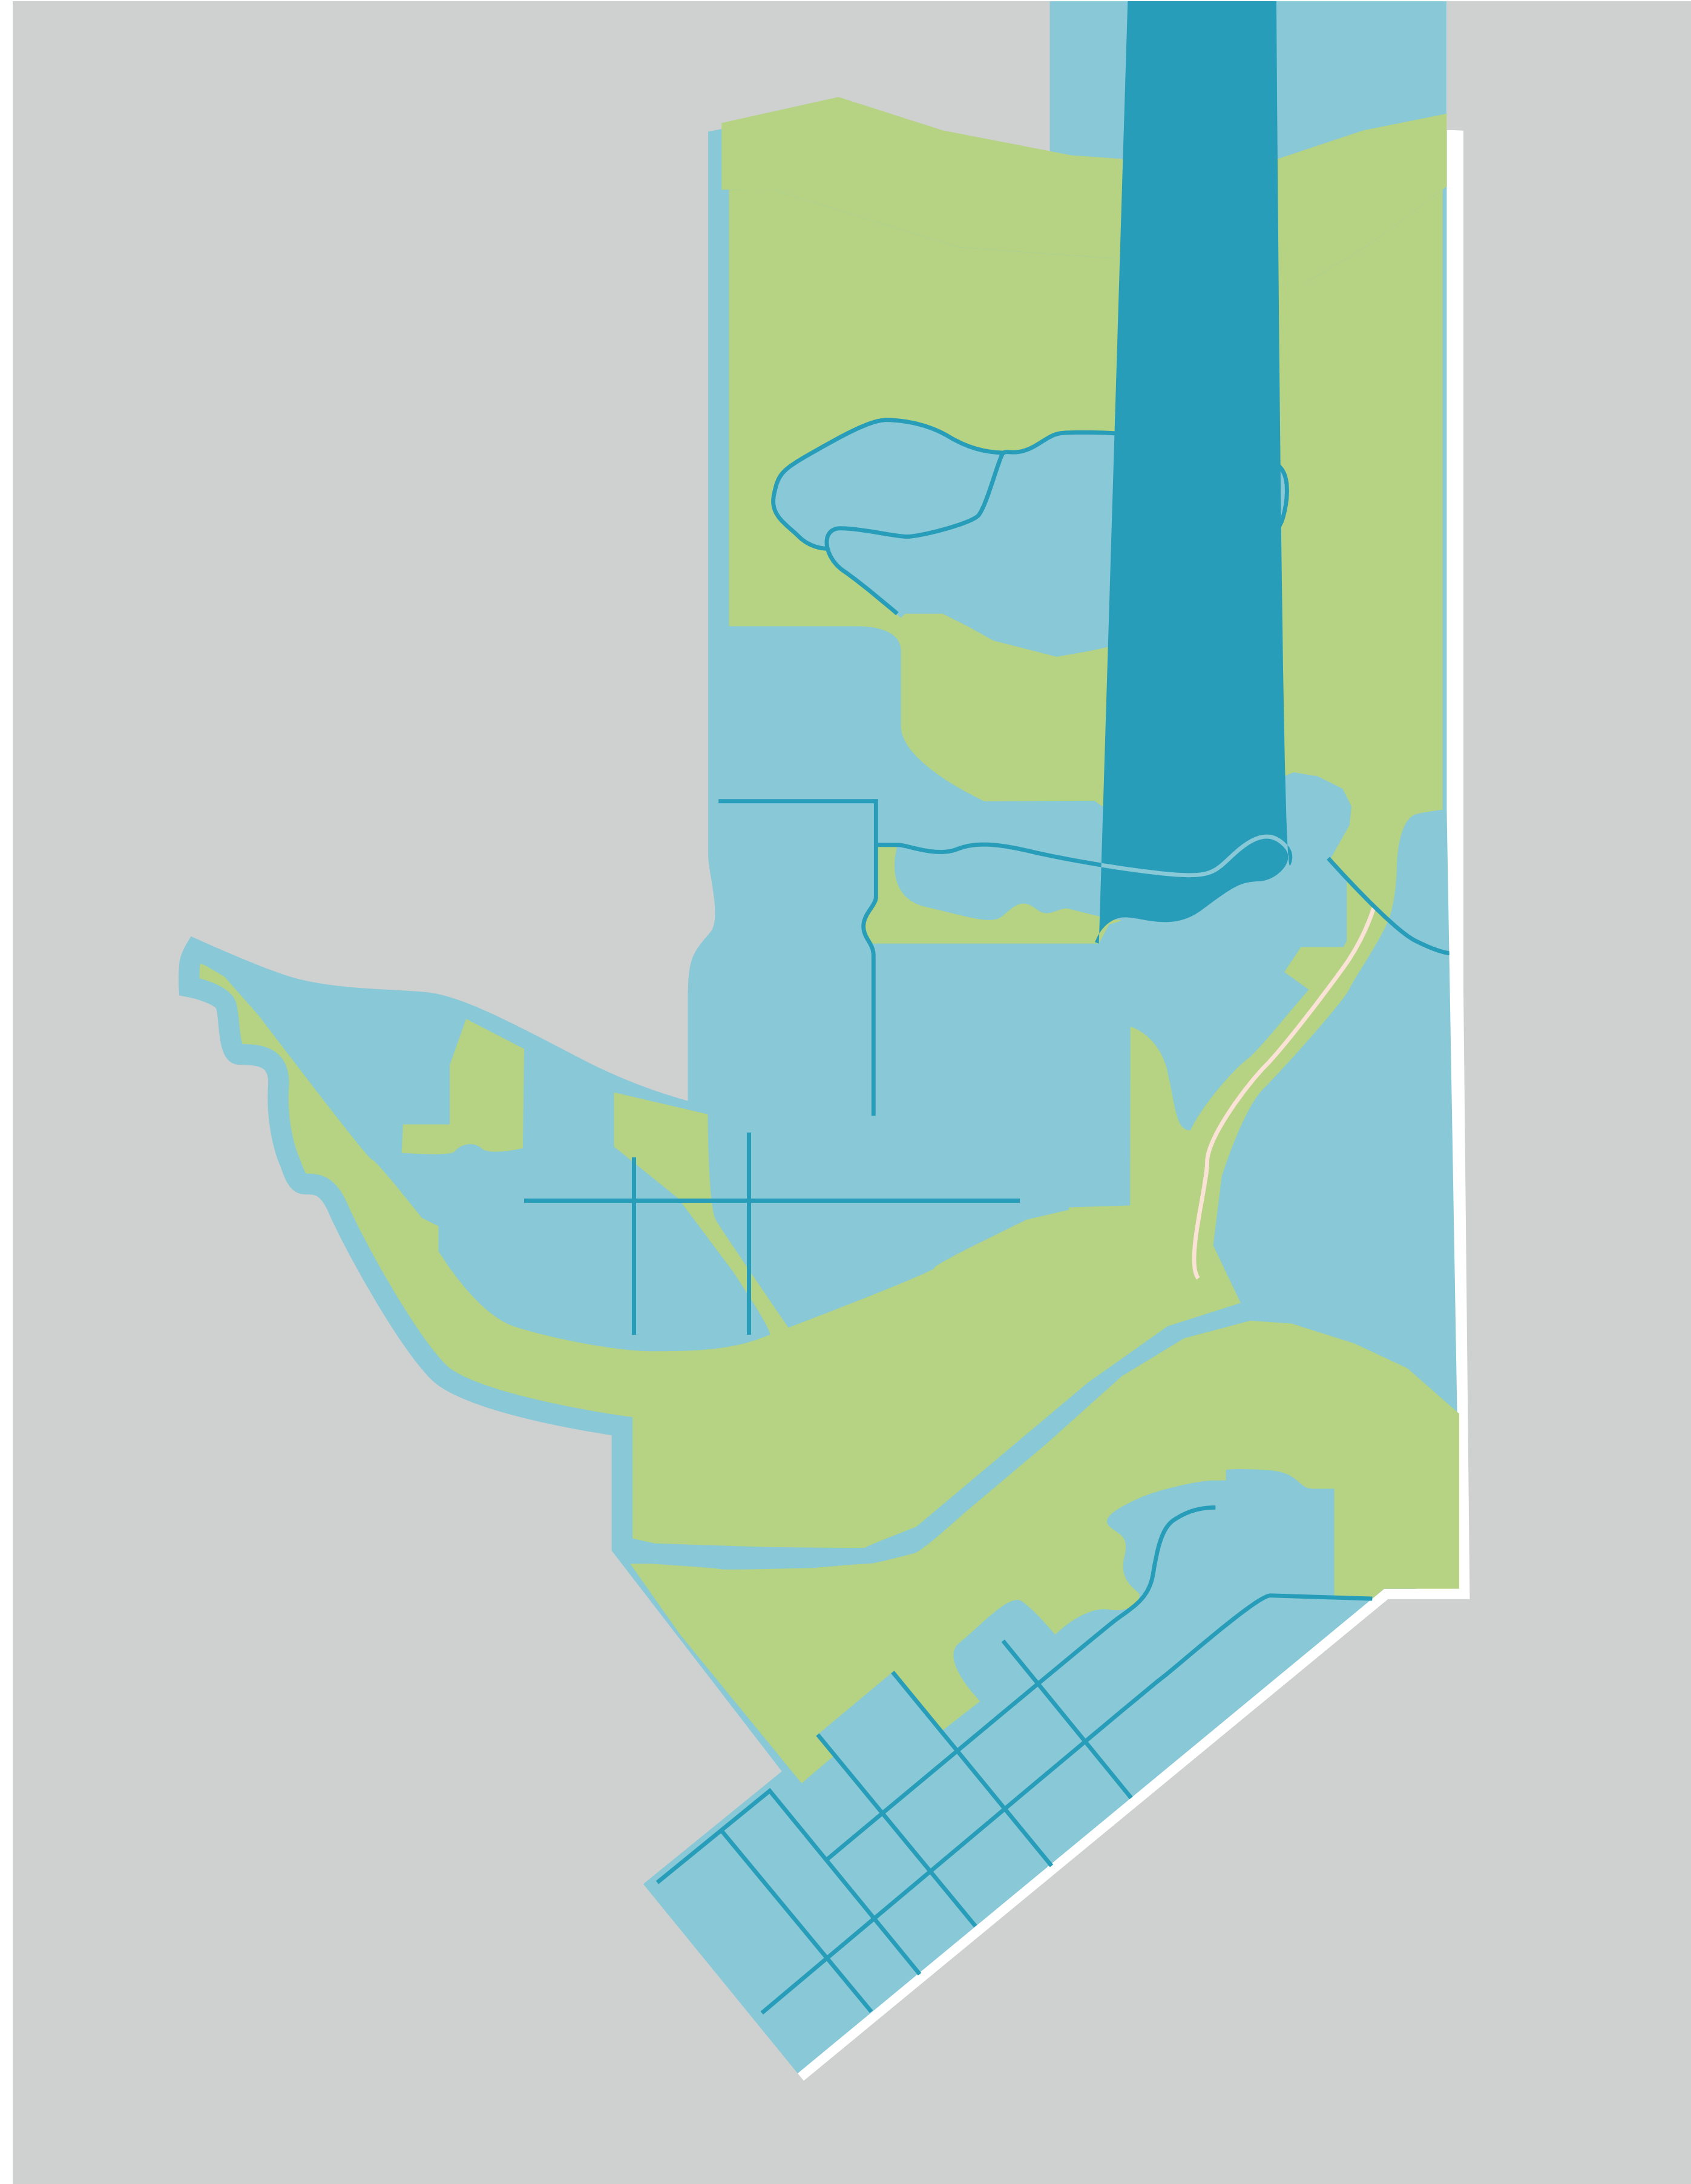

Cariboo Lougheed Zone

Cariboo Lougheed Zone

Elementary School – Capacity

Secondary School – Capacity

Nearing Capacity (90 % - 100 %)

Cariboo Lougheed Zone

Elementary School – Enrolment

SCHOOL	OPERATING CAPACITY	2022	2025	2028	2031
École Armstrong	457	423	452	463	435
Cameron	298	417	512	616	644
Forest Grove	480	350	367	354	351
Lyndhurst	135	88	98	94	99
École Seaforth	503	464	455	497	633
Second Street	429	368	350	343	366
Stoney Creek	340	304	305	301	298
Twelfth Avenue	251	285	304	316	297
University Highlands	425	360	441	479	466